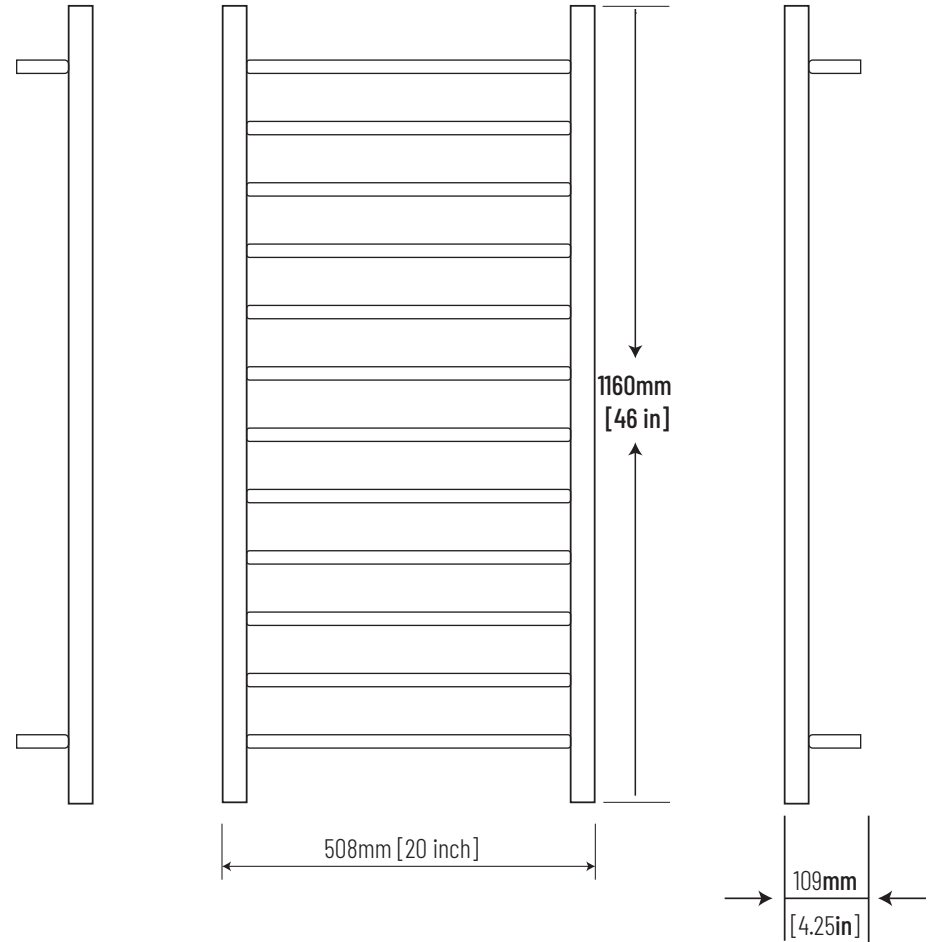

# Kiara 12 Bar 46" 600012026G

POLISHED GRADE 304 Stainless Steel

## HTR Technical Specifications

**Model:** 600012026G-MICA

**Size:** 46" 1160mm (Height)  $\times$  20" 508mm (Width)

**Power:** 160 Watts

**Current:** 0.95 Amps

**Volts:** 220 VAC

*Dimensions given are in mm and in [inches]. MICA HOMES CORPORATION.® reserves the right to alter and/or remove designs from time to time without prior notice. This drawing is to be used for reference purposes only. E & O.E. This product may not be available in your specific country, please check local website for availability.*